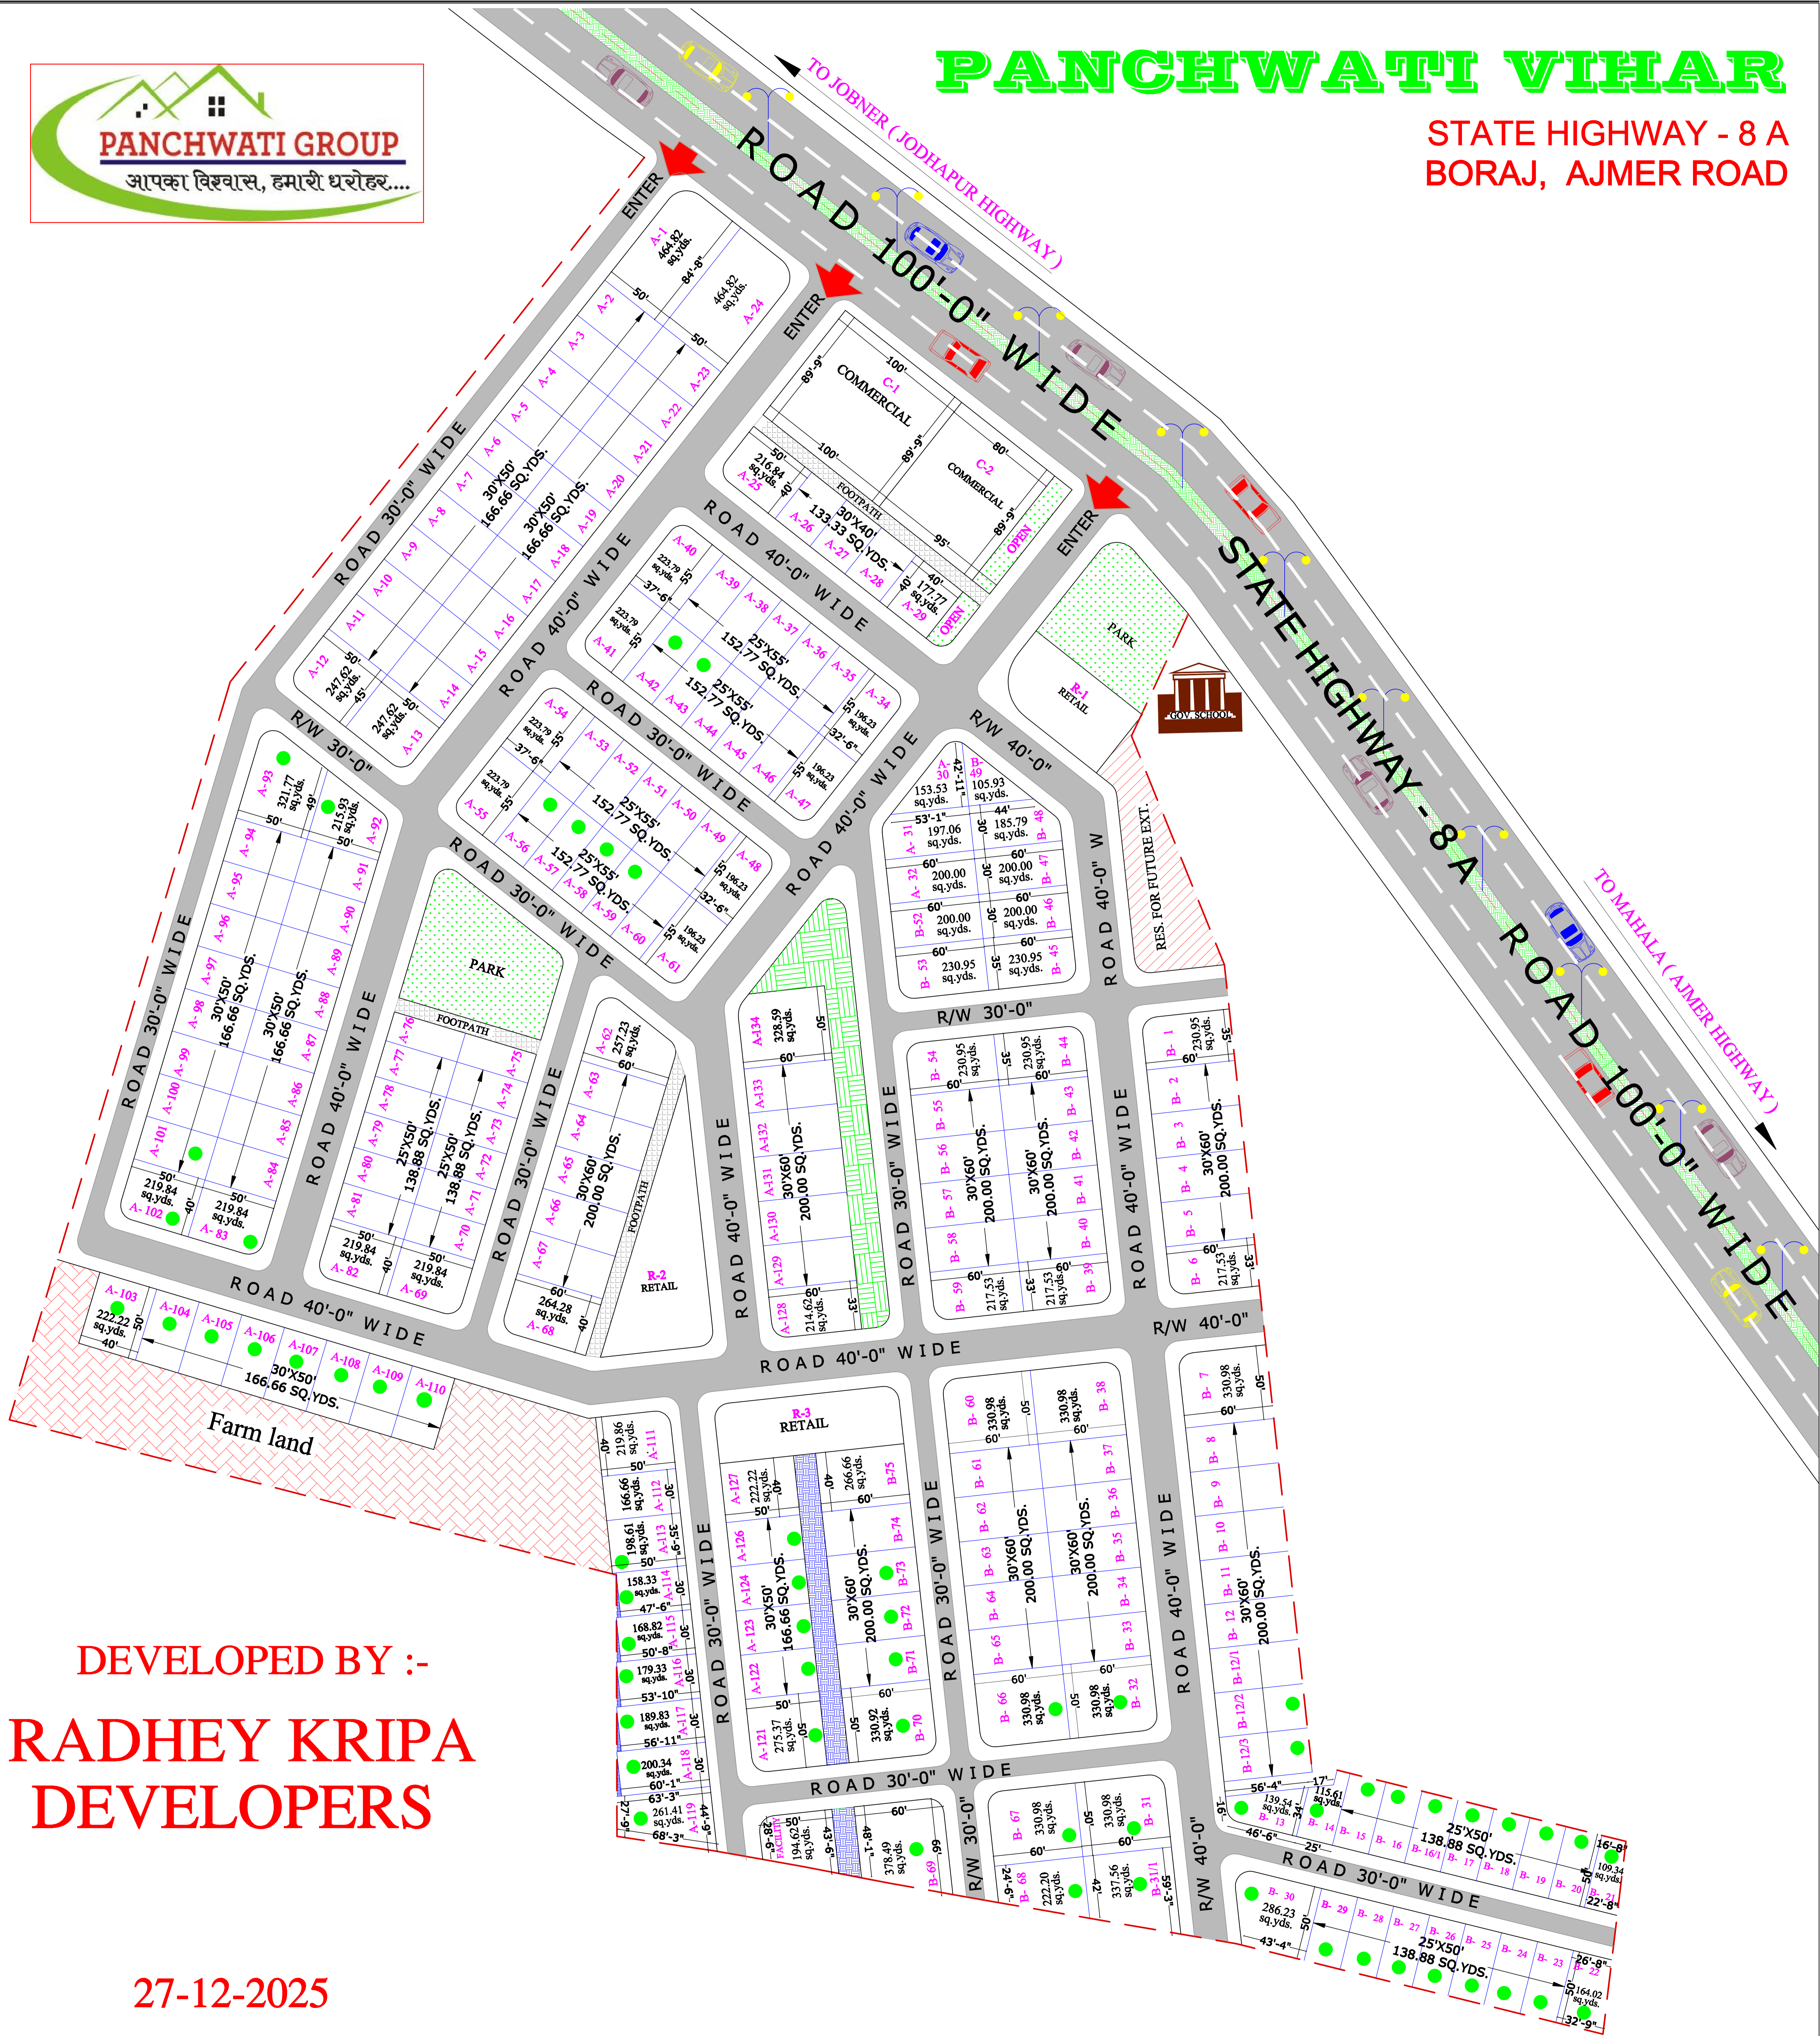

PANCHWATI VIHAR

STATE HIGHWAY - 8 A
BORAJ, AJMER ROAD

DEVELOPED BY :-
**RADHEY KRIPA
DEVELOPERS**

27-12-2025